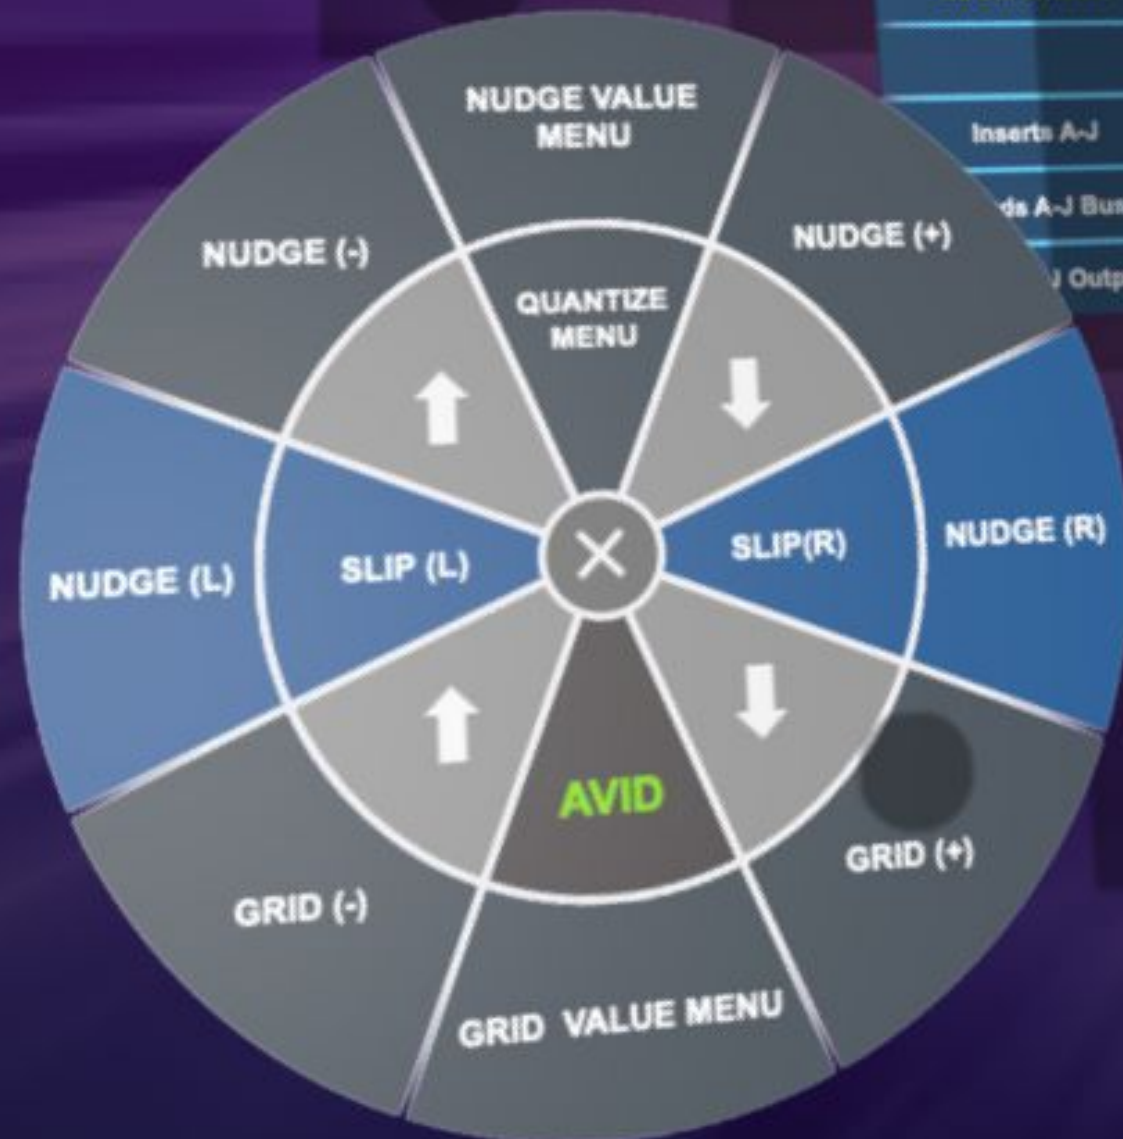

TTT PREV NEXT

.05 1 3 5 10

-.05 -1 -3 -5 -10

UNDO REDO

AVID	SEARCH	INSERTS >>>
Tracks...		
Audio Track	Zoomer Tool	Enable Tab to Tran.
Aux Input	Trimmer Tool	Tab to Next
Master Fader	Selector Too	
VCA Track	Grabber Too	
Routing Folder	Scrubber Too	
Basic Fold	Pencil Tool	
Instrument Trac	Smart Tool	
	Cycle Edit Too	
	Shuffle Mode	
	Slip Mode	
	Spot Mode	
	Grid Mode	
	Cycle Edit Mod	
Inserts A-J		
Sends A-J Bus		
Sends A-J Output	MAGNIFY	

AVID	SEARCH	STEREO
Tracks...	BF-76	POW-r Dither
Audio Track	Channel Strip	Rect-Fi
Aux Input	D-Verb	SansAmp PSA-1
Master Fader	Dither	Sci-Fi
VCA Track	DownMixer	Time Adjuster
Routing Folder	Dyn3 Compressor/Limiter	Waves ReWire
Basic Folder	Dyn3 D	
Instrument Track	Dyn3 Expa	
MIDI Track	EQ3 1	
Track Presets	EQ3 7	
	CLIPZ	
	SLIP & NUDGE	
	ZOOM WHEEL	
Inserts A-J		
Sends A-J Bus		
Sends A-J Output	MAGI	

AVID	SEARCH	MONO
Tracks...	Autopan (mono / stereo)	MasterMeter
Audio Track	BF-76	Maxim
Aux Input	Channel Strip	Mod Delay III (mono)
Master Fader	Click II	Mod Delay III (mono/stereo)
VCA Track	D-Verb (mono)	Pitch II (mono)
Routing Folder	D-Verb (mono/stereo)	Pitch II (mono/stereo) copy
Basic Folder	Dither	POW-r Dither
Instrument Track	Dyn3 Compressor/Limiter	Rect-Fi
MIDI Track	Dyn3 De-Esser	SansAmp PSA-1
Track Presets	Dyn3 Expander/Gate	Sci-Fi
	CLIPZ	Eleven Lite
	SLIP & NUDGE	EQ3 1-Band
	ZOOM WHEEL	EQ3 7-Band
Inserts A-J	InTune	Trim
Sends A-J Bus	Lo-Fi	Waves ReWire
Sends A-J Output	MAGNIFY	CLOSE