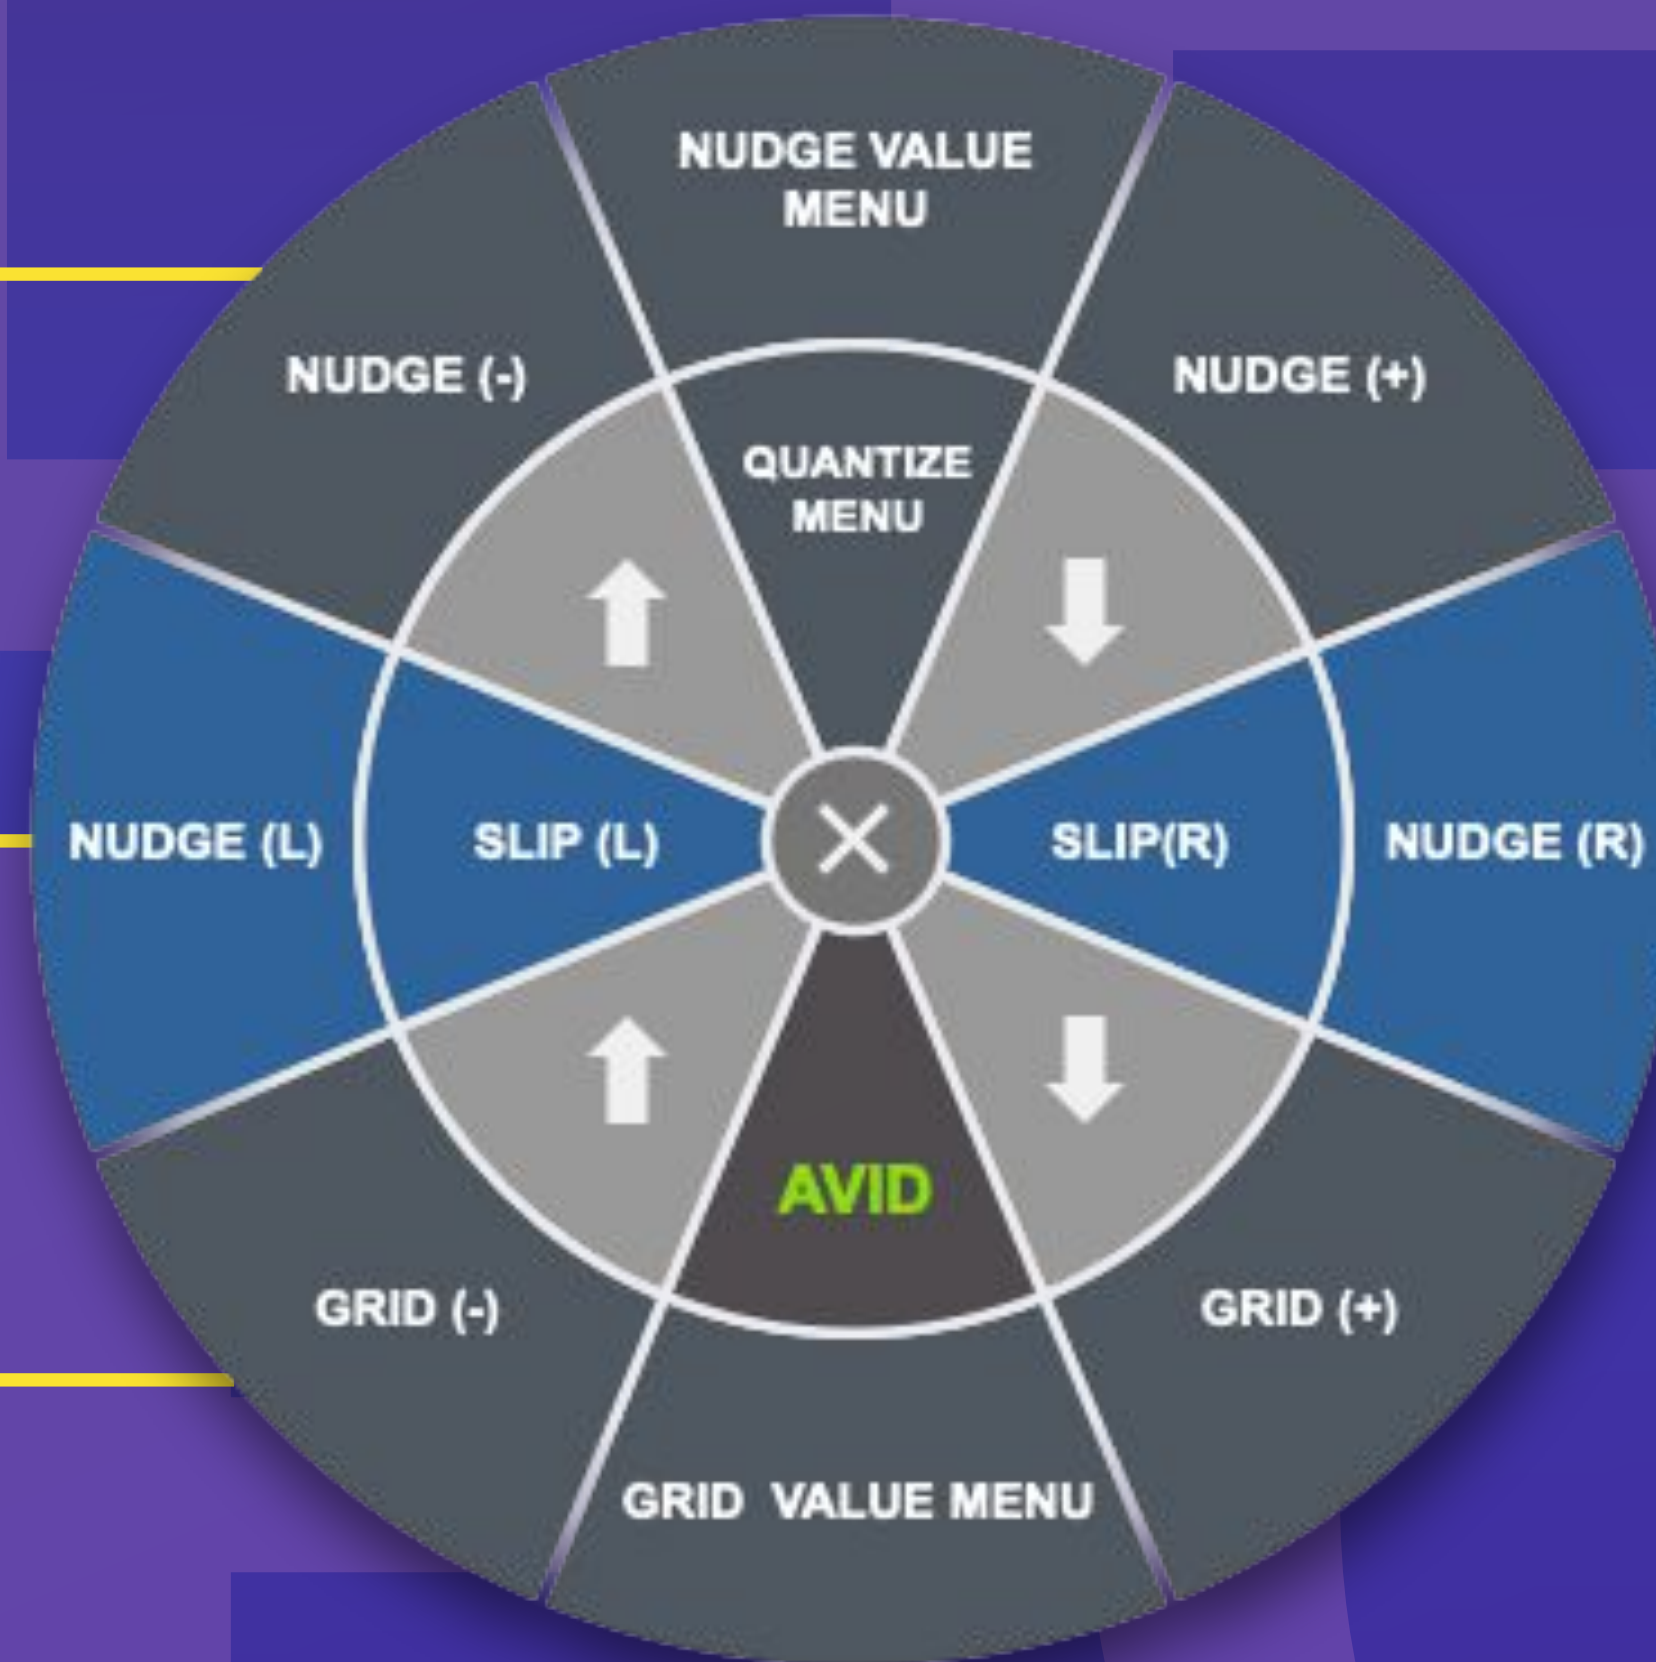

Separate or Slice
Region

Gain Change Values
relative to the default
0.5 db setting.

Toggle the a/z button
In the Edit Window

Undo or Redo
the previous action

Click to Close the Menu
or hold to drag to a new position

SLIP & NUDGE WHEEL

Open the Nudge Value or Quantize Menu

Adjust the Nudge Value
+ / -

Nudge or Slip
the selected region
to the left or right

Adjust the Grid Value
+ / -

Open the Grid
Value Menu

None
 8 bars
 4 bars
 2 bars
 1 bar
 1/2 note
 1/4 note
 1/8 note
 1/16 note
 1/32 note
 triplet

1 bar
 1/2 note
 1/4 note
 1/8 note
 1/16 note
 1/32 note
 1/64 note

dotted
 triplet

Bars|Beats
 Min:Secs
 Timecode
 Feet+Frames
 Samples

Follow Main Time Scale

1 second
500 msec
 100 msec
10 msec
1 msec

Bars|Beats
 Min:Secs
 Timecode
 Feet+Frames
 Samples

Follow Main Time Scale

ZOOM WHEEL

UNIVERSAL SEARCH

**Medium Track height and above*

Invoked from the Main Menu, this tiny Menu connects the User to the first available Insert slot from A-J and subsequently invokes the built in search function.