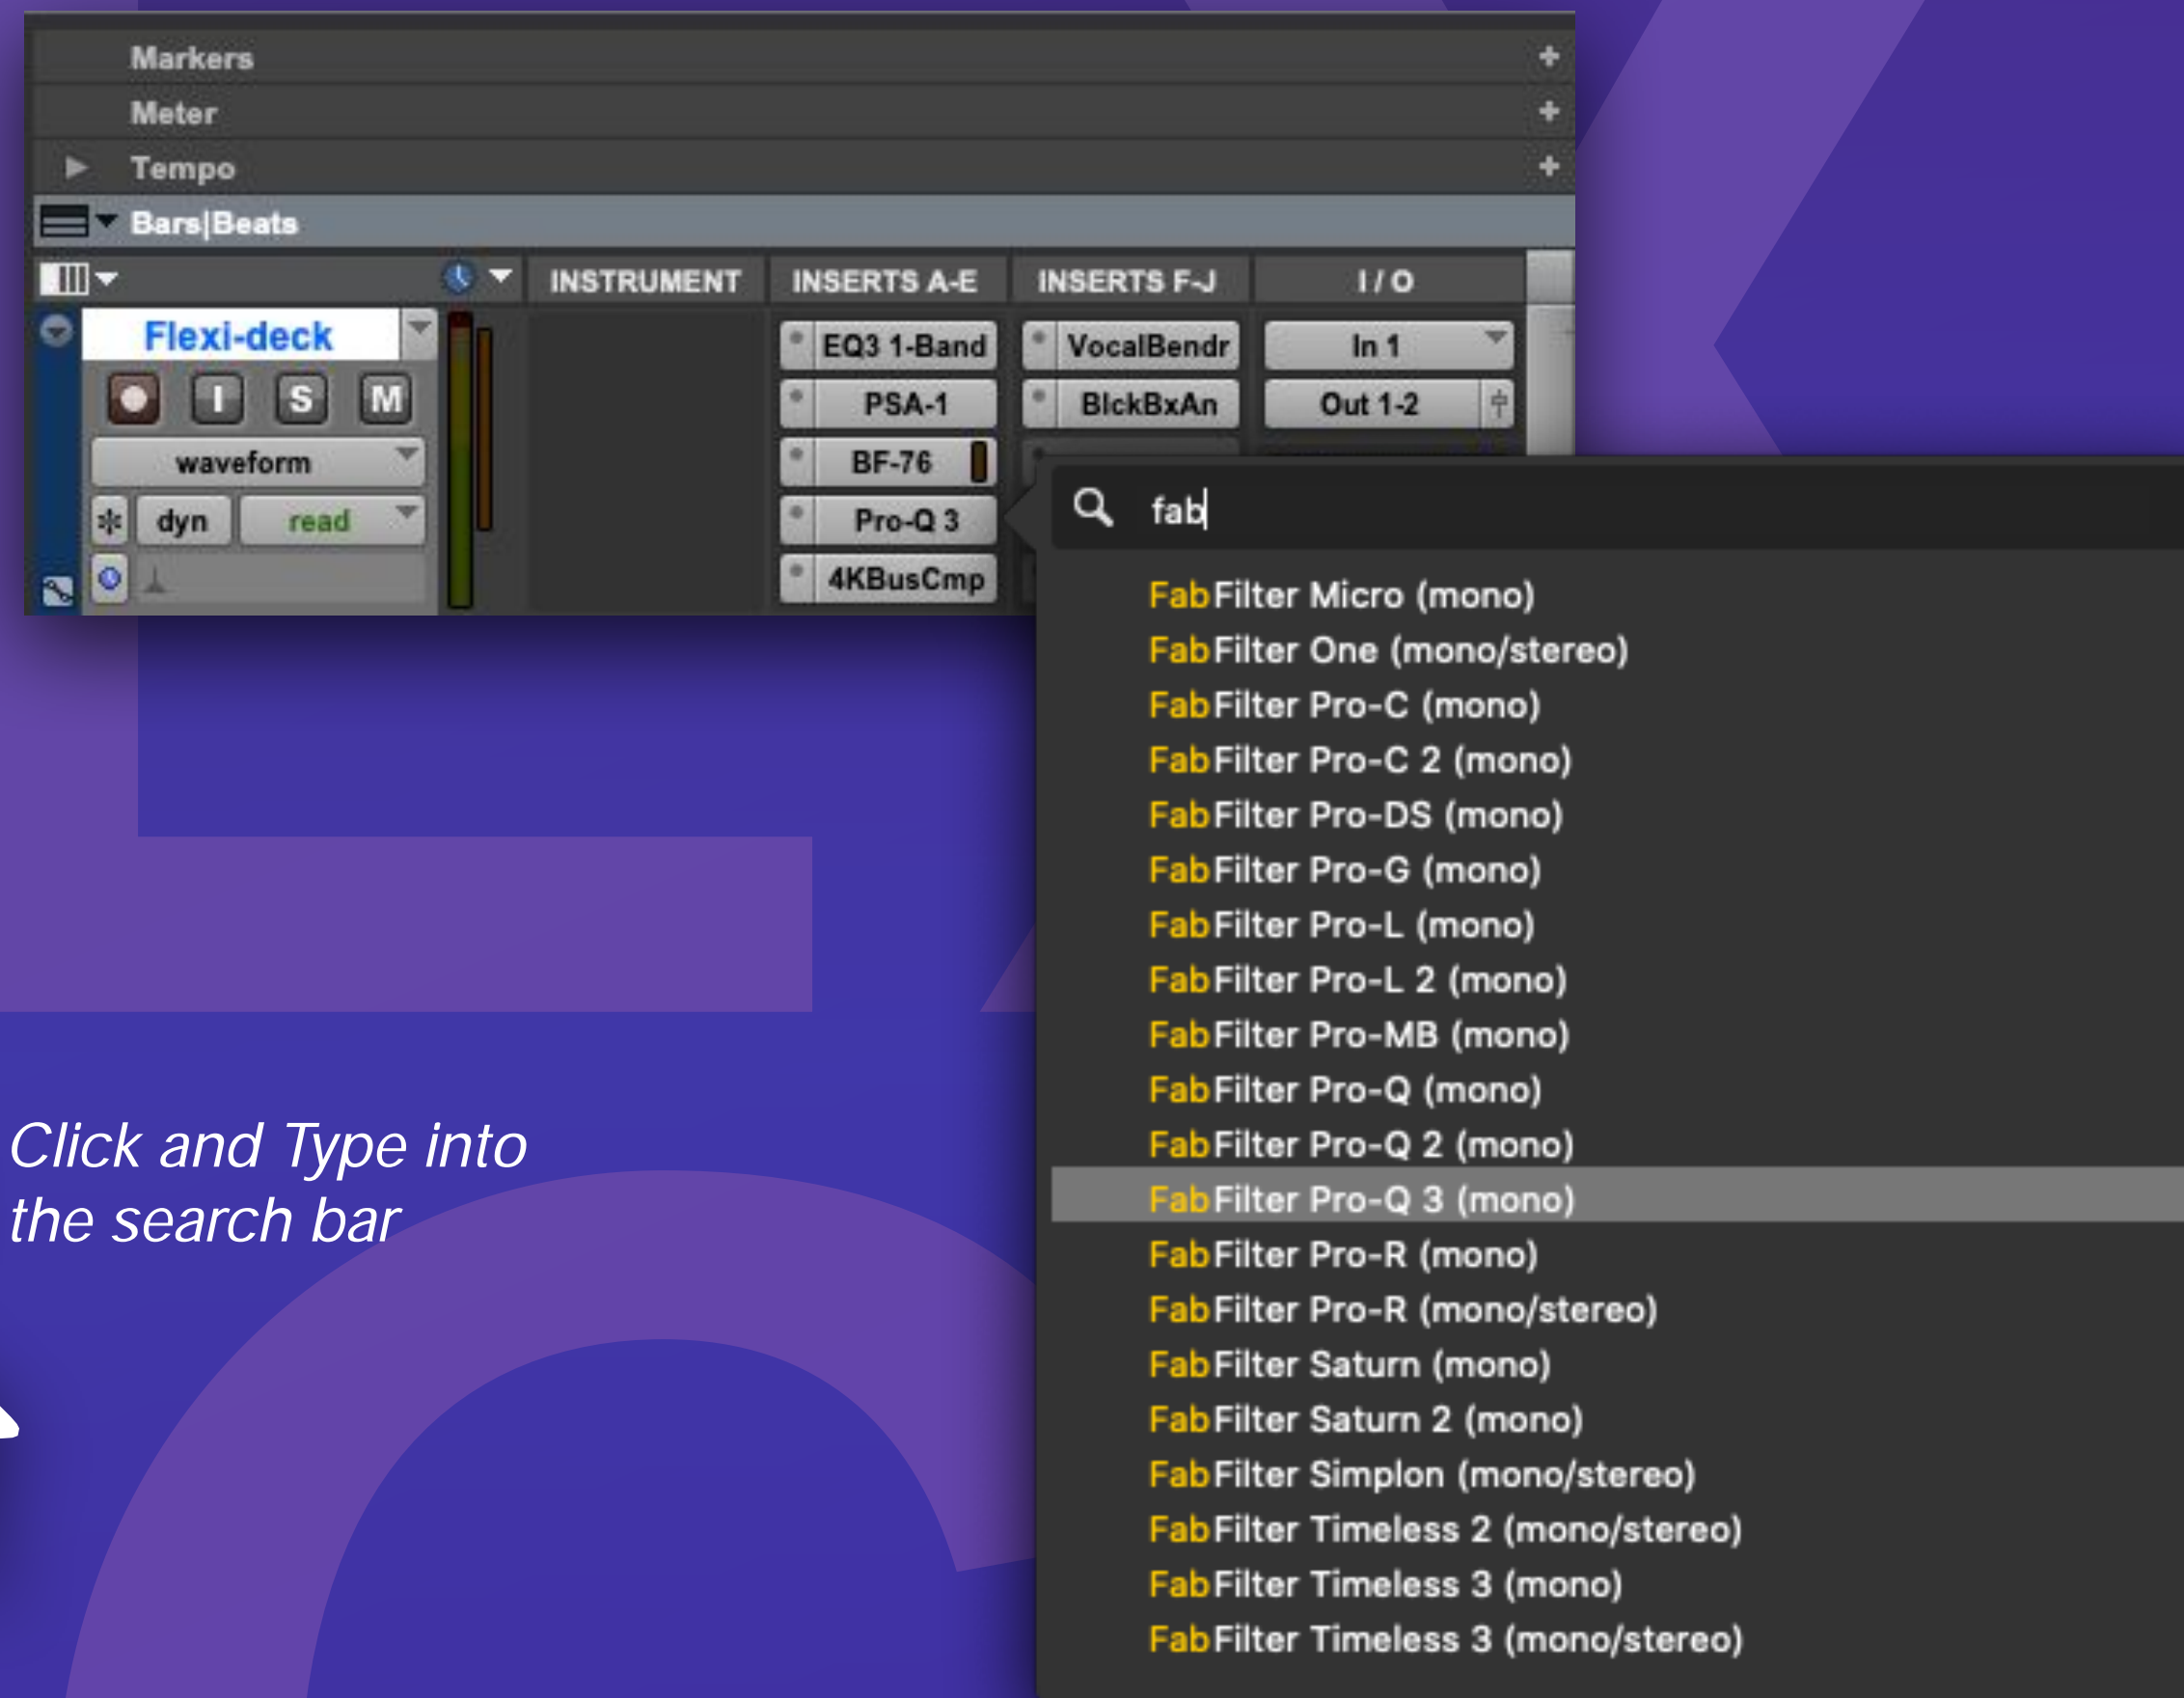

Follow Main Time Scale

ZOOM WHEEL

UNIVERSAL SEARCH

**Medium Track height and above*

Invoked from the Main Menu, this tiny Menu connects the User to the first available Insert slot from A-J and subsequently invokes the built in search function.