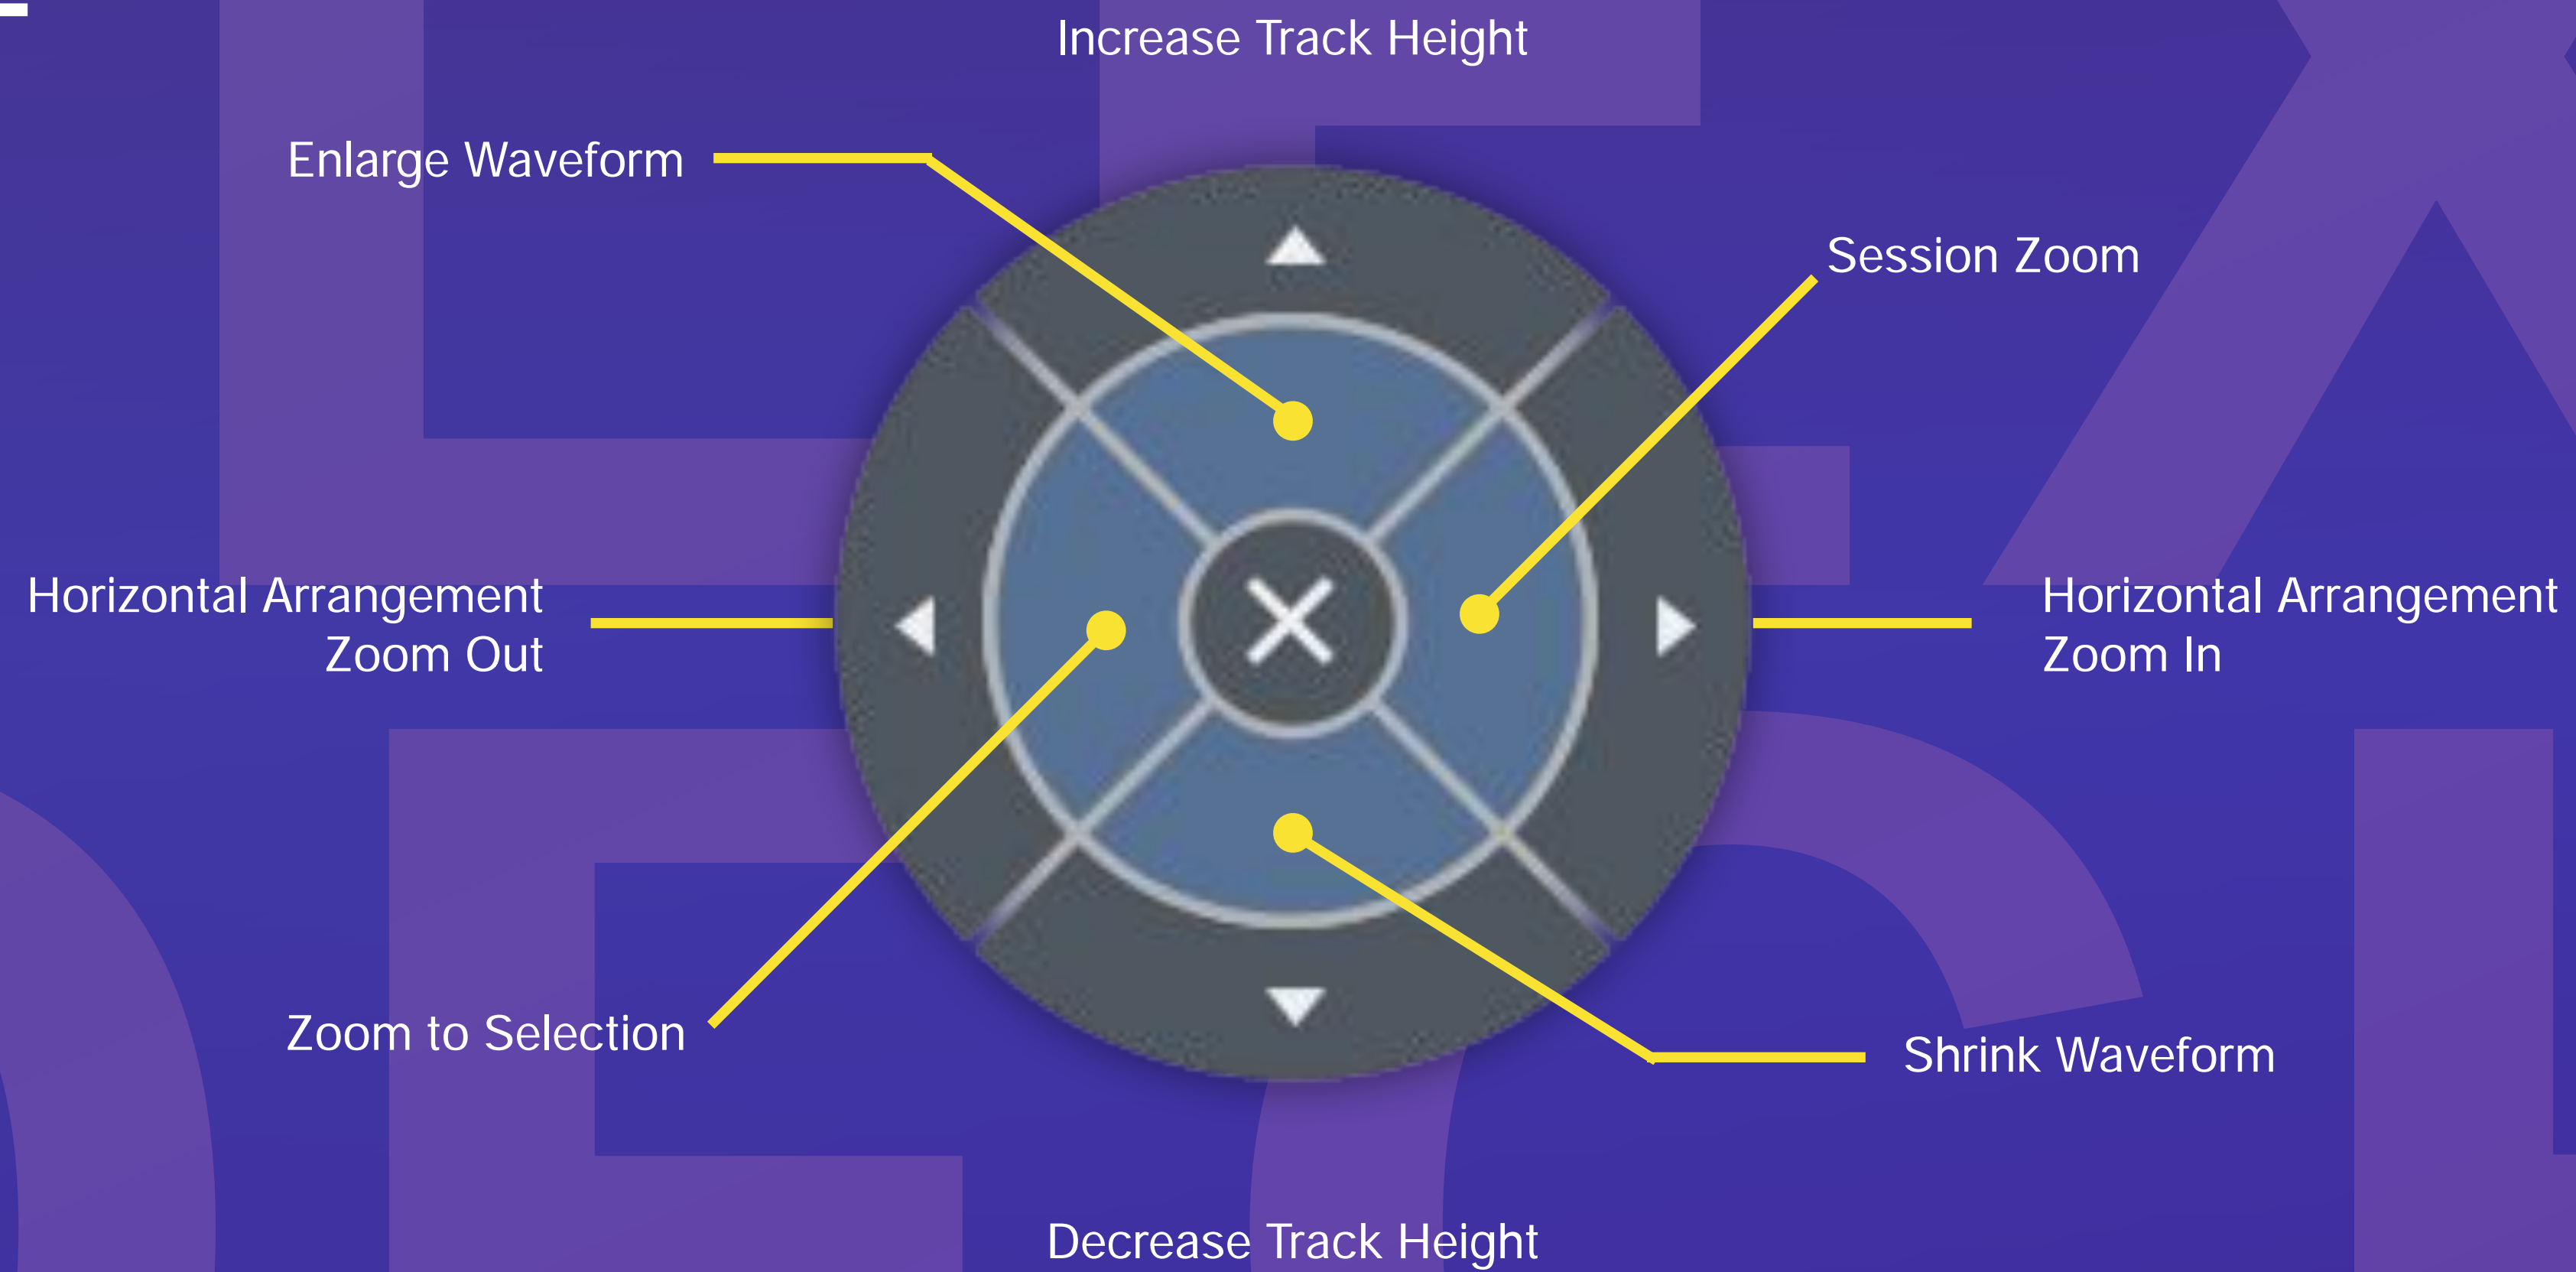

Follow Main Time Scale

ZOOM WHEEL

UNIVERSAL SEARCH

**Medium Track height and above*

Invoked from the Main Menu, this tiny Menu connects the User to the first available Insert slot from A-J and subsequently invokes the built in search function.