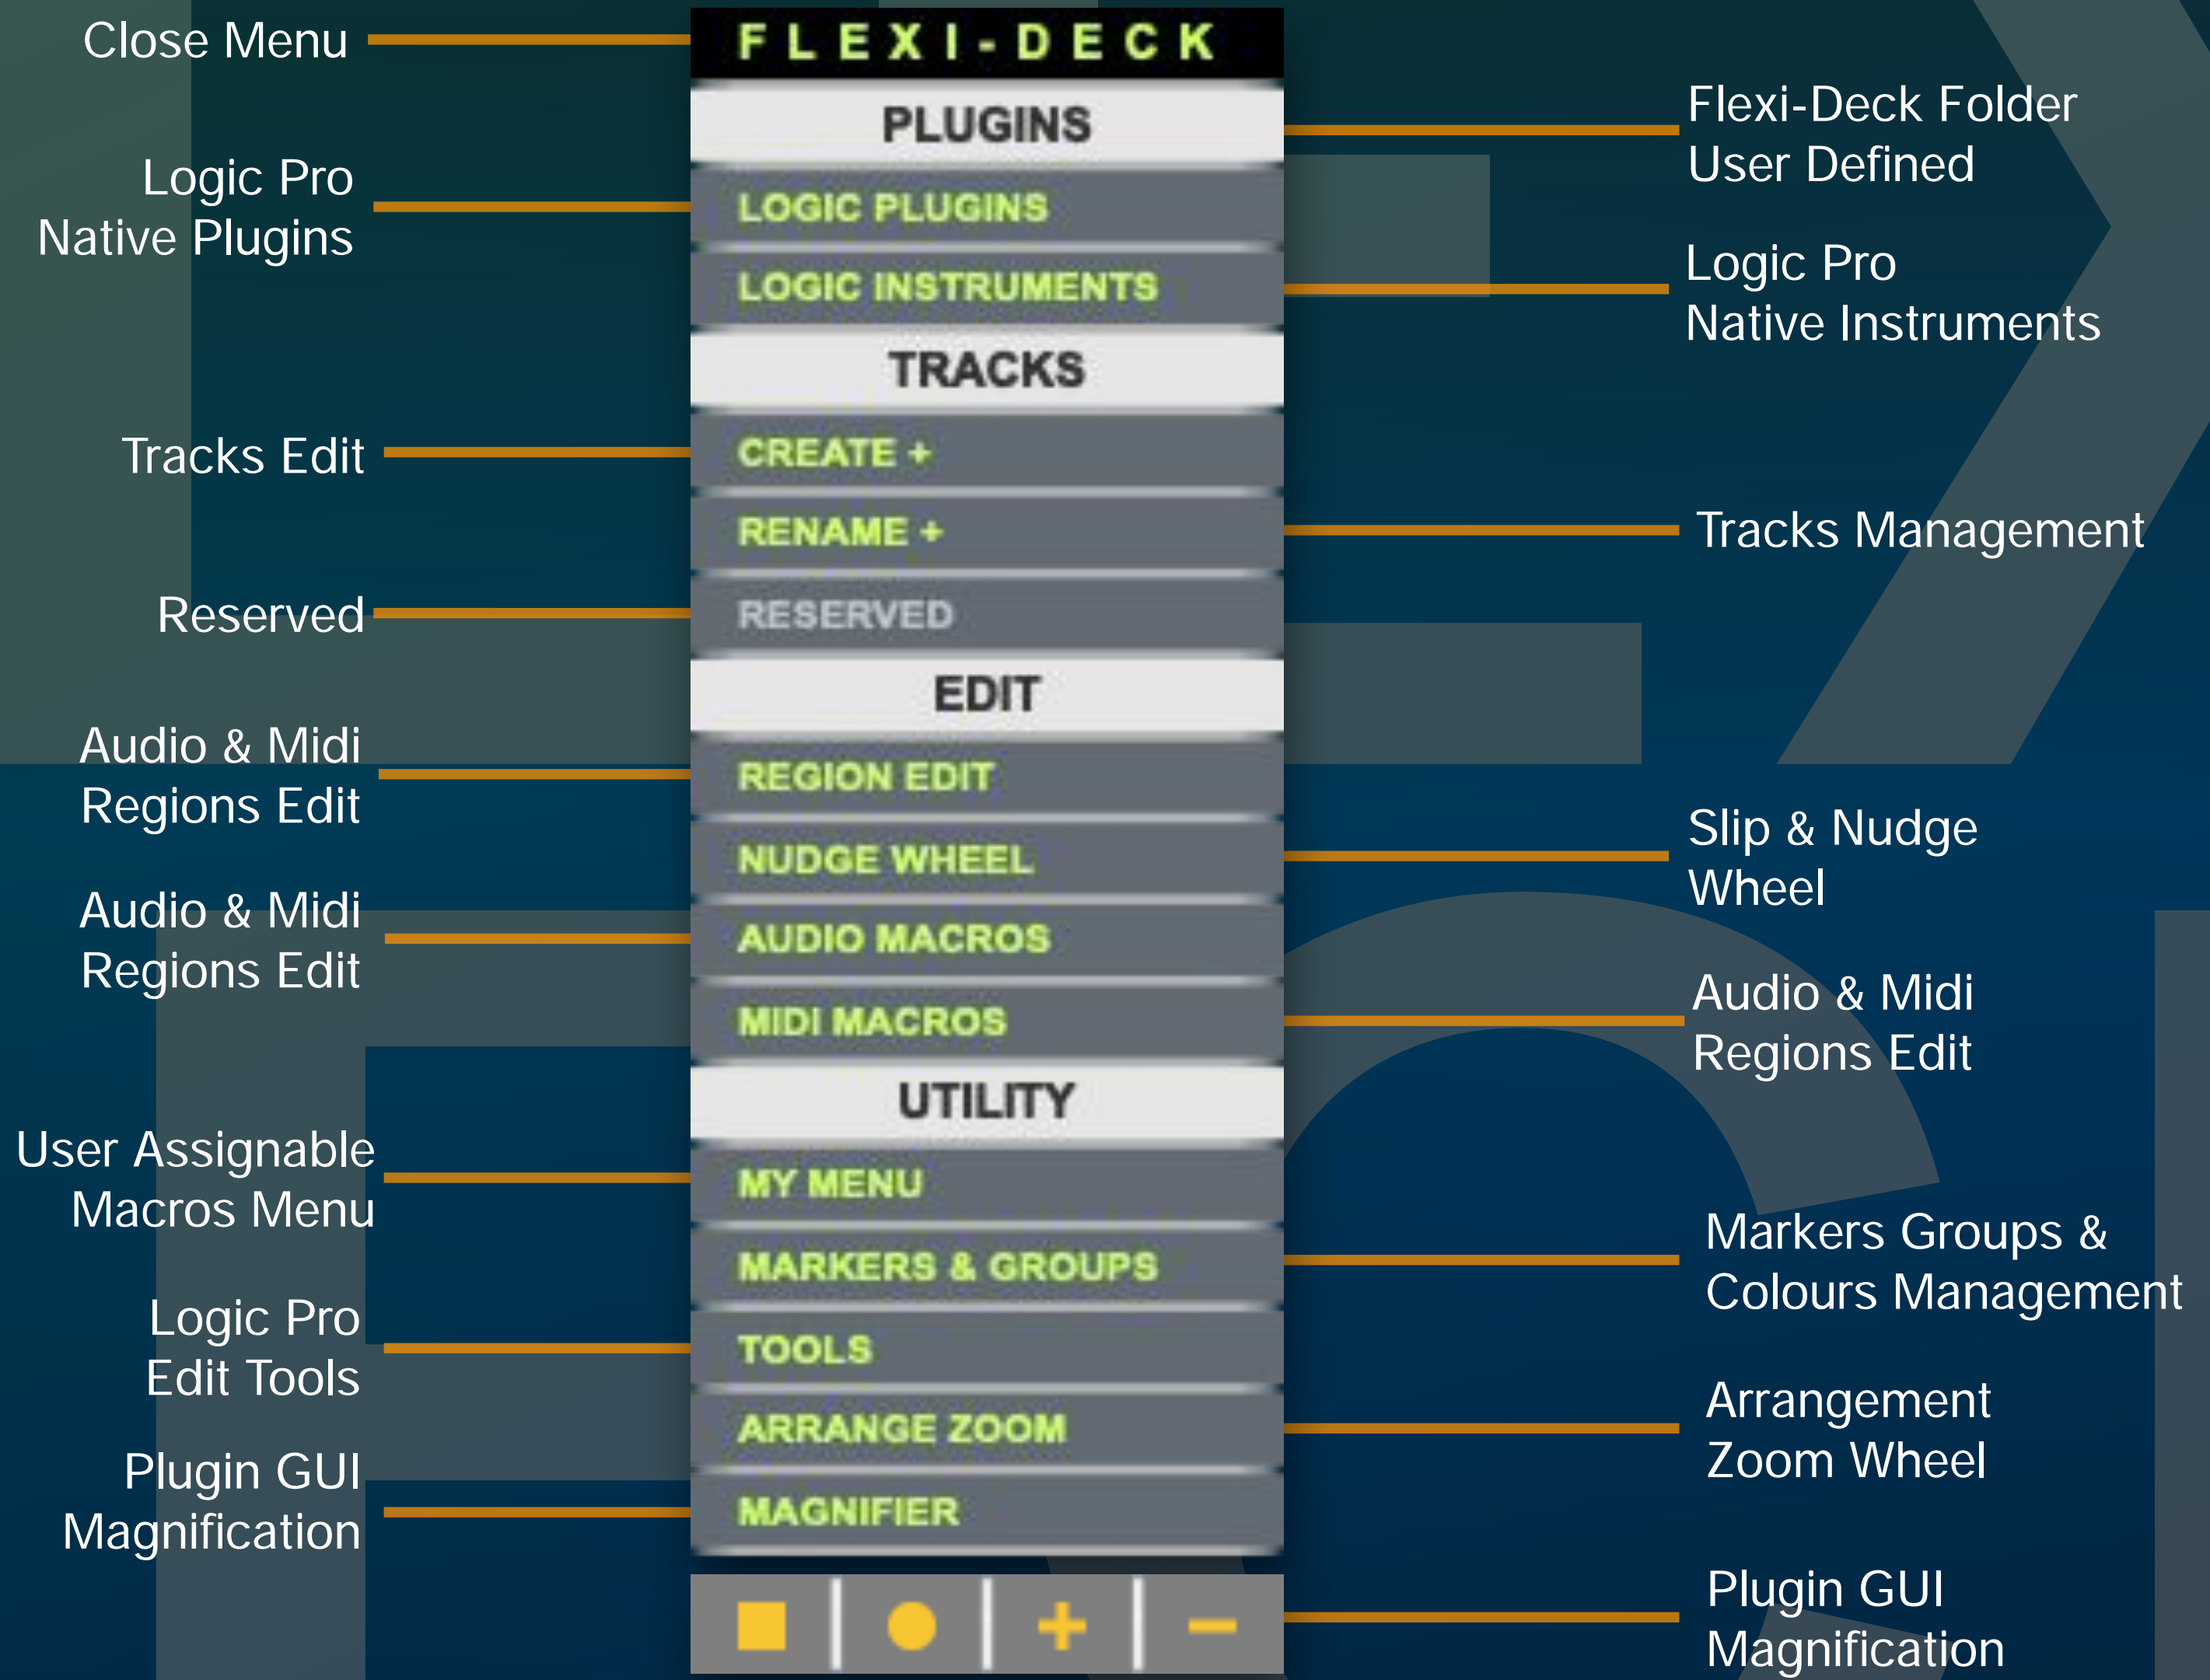

LOGIC PRO MACRO LIBRARY

www.Flexi-deck.com

LOGIC PLUGINS	3RD PARTY	LOGIC INSTRUMENTS	3RD PARTY
AMPS AND PEDALS	Expander	METERING	REVERB
Amp Designer	Limiter	BPM Counter	ChromaVerb
Bass Amp Designer	Multipressor	Level Meter	EnVerb
Pedalboard	Noise Gate	Loudness Meter	SilverVerb
DELAYS	EQ	MultiMeter	Space Designer
Delay Designer	Channel EQ	Tuner	SPECIALIZED
Echo	Linear Phase EQ	MODULATION	Exciter
Sample Delay	Match EQ	Chorus	SubBass
Stereo Delay	Single Band EQ	Ensemble	UTILITY
Tape Delay	Vintage Console EQ	Flanger	Auto Sampler
DISTORTION	Vintage Graphic EQ	Microphaser	Gain
Bitcrusher	Vintage Tube EQ	Modulation Delay	I / o
Clip Distortion	FILTER	Phaser	Test Oscillator
Distortion	AutoFilter	Ringshifter	MULTI EFFECTS
Distortion II	EVOC 20 Filter	Rotor Cabinet	Phat FX
Overdrive	EVOC 20 Track	Scanner Vibrato	Remix FX
Phase Distortion	Fuzz-Wah	Spreader	Step FX
DYNAMICS	Spectral Gate	Tremolo	
Adaptive Limiter	IMAGING	PITCH	Open Bus Menu
Compressor	Direction Mixer	Pitch Correction	Bus Channel To Main...
DeEsser 2	Stereo Spread	Pitch Shifter	Toggle Master Fader
Enveloper	Vocal Transformer	Plug-in Manager

Logic Pro Tools Menu

Logic Pro Tools Menu

In Logic Key Commands Assigned to the letter "T"

The 4 outer Ring Segments:

- A = Select All regions and Zoom to Fit the Arrange Window
- R = Selected Region(s) Zoom to Fit the Arrange Window
- BNC = Open Bounce Mix Window based all Regions in the Arrangement
- T = Selected Track Zoom